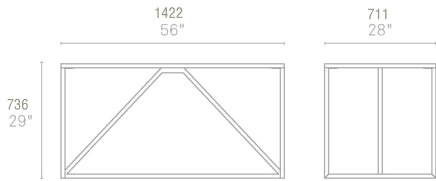

STRUT MEDIUM TABLE

Welcome a new size for an old favorite. The Strut Medium seats four, making it just right for smaller dining rooms or a student desk. In ivory, robin's egg blue, dark olive, or watermelon. Powder-coated steel frame with a hard-wearing polyurethane finished MDF top.